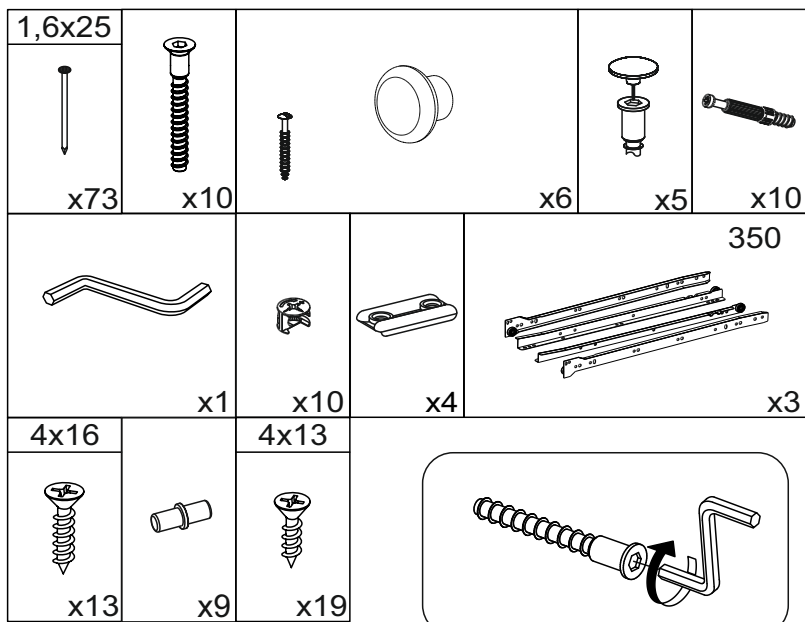

ENGLISH

Important information
Read carefully
Follow each step of the instruction carefully

Keep this information for further reference

WARNING!

Serious or fatal crushing injuries can occur from furniture tip-over. To prevent this furniture from tipping over it must be permanently fixed to the wall with the wall attachment devices.

Fastening devices for the wall are not included since different wall materials require different types of fastening devices. Use fastening devices suitable for the walls in your home. For advice on suitable fastening devices, contact your local specialized dealer.